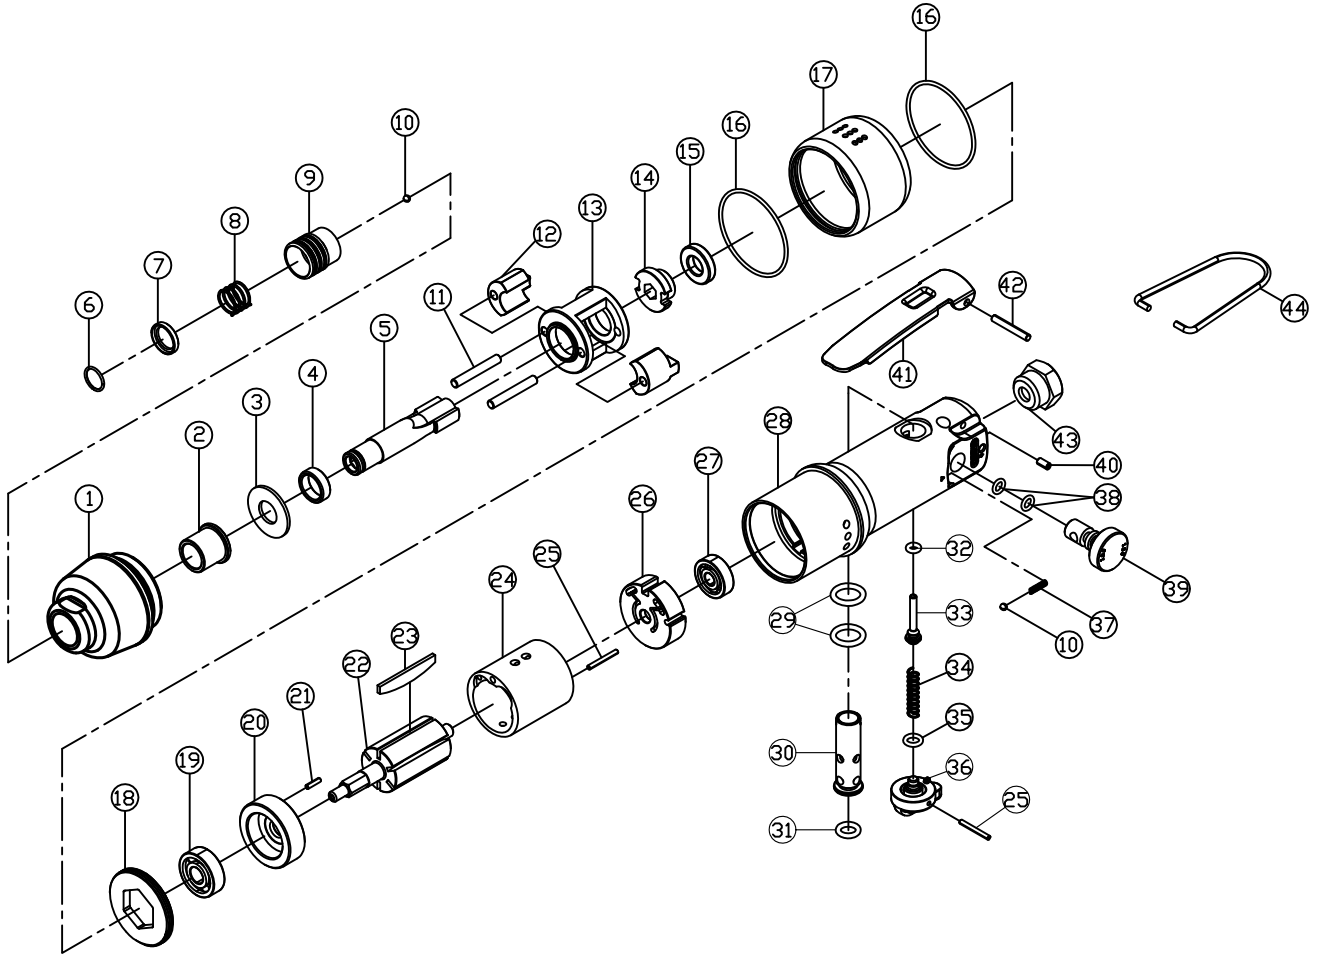

OS-556K **GAV** HAVALI TORNAVİDA

Item No.	Part No.	Description	Q'ty	Item No.	Part No.	Description	Q'ty
1	556001	HAMMER CASE	1	28	556028	MOTOR HOUSING	1
2	556002	HAMMER CASE BUSHING	1	29	OR-P11	O-RING	2
3	556003	SPACER	1	30	556030	REVERSE VALVE BUSHING	1
4	556004	ANVIL BUSHING	1	31	OR7718	O-RING	1
5	633822IS	ANVIL	1	32	OR2918.90	VALVE STEAM O-RING	1
6	589033	SPRING HOLDER	1	33	545033	VALVE STEM	1
7	556007	QC. SPACER	1	34	S0417	SPRING	1
8	S1112	SPRING	1	35	OR4622	O-RING	1
9	556009	RETAINING SLEEVE	1	36	556036-1	REVERSE VALVE LEVER	1
10	STB3175	STELL BALL	2	37	S0210	SPRING	1
11	556011	HAMMER PIN	2	38	308004	O-RING	2
12	633846IP	HAMMER	2	39	556039	REGULATOR	1
13	556013	HAMMER CAGE	1	40	HEXM306	SCREW	1
14	556014	CAM	1	41	556041	THROTTLE LEVER	1
15	556015	MOTOR SPACER	1	42	SPP324	SPRING PIN	1
16	OR4015	O-RING	2	43	556045	AIR INLET	1
17	556017	DEFLECTOR	1	44	556046	HANGER	1
18	556018	LOCKING NUT	1				
19	BB608ZZ	BALL BERING	1				
20	556020	FRONT END PLATE	1				
21	SPP208	PIN	1				
22	556022	ROTOR	1				
23	556023	BLADE	6				
24	556024	CYLINDER	1				
25	SPP218	PIN	2				
26	556026	REAR END PLATE	1				
27	BB626ZZ	BALL BERING	1				